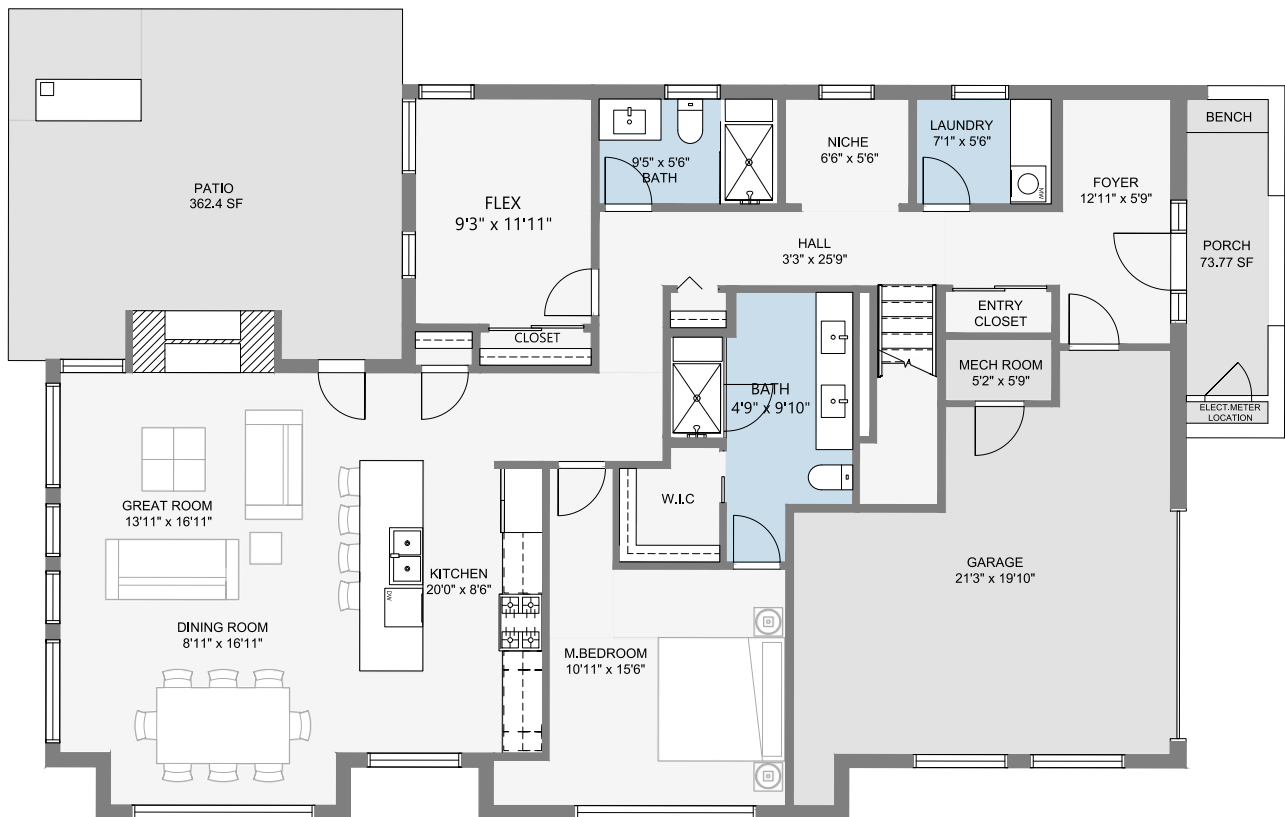

MEADOW GLADES

LEVEL 2

LEVEL 1

ROAM-CABIN-LOT-2 PHASE 2 FRONT LOAD GARAGE

LEVEL 1: 1 532,03 S.F.
LEVEL 2: 1 150,80 S.F.
TOTAL: 2 682,83 S.F.
GARAGE: 436,83 S.F.