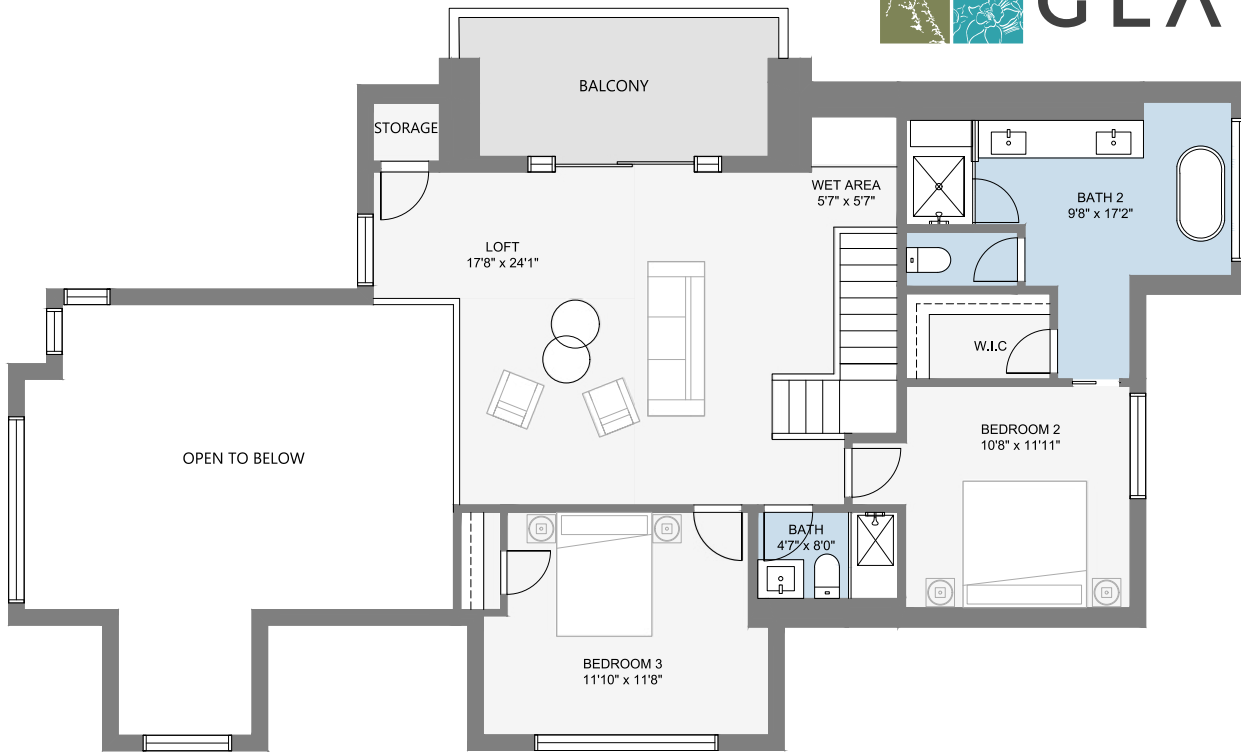

MEADOW GLADES

LEVEL 2

LEVEL 1

ROAM-CABIN-LOT-2 PHASE 2 FRONT LOAD GARAGE

LEVEL 1: 1 532,03 S.F.
LEVEL 2: 1 150,80 S.F.
TOTAL: 2 682,83 S.F.
GARAGE: 436,83 S.F.